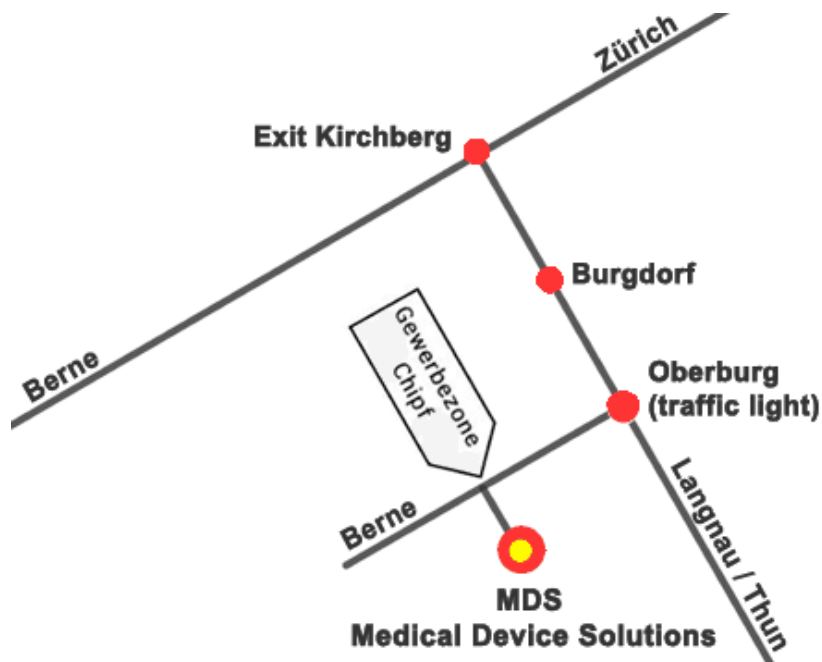

How to find us...

the practical help for your arrival

Contact-address

Medical Device Solutions AG
Chipf 10
CH-3414 Oberburg
Phone +41 34 424 03 20
Fax +41 34 424 03 22
info@mds-ag.ch
www.mds-ag.ch

To reach us, leave the A1 highway at the Kirchberg exit and continue towards Oberburg. At the traffic light in the Oberburg village centre, turn right towards Bern / Krauchthal.

After 200 m turn left towards the Chipf industrial zone. Drive to the end of the road.

Welcome to Medical Device Solutions